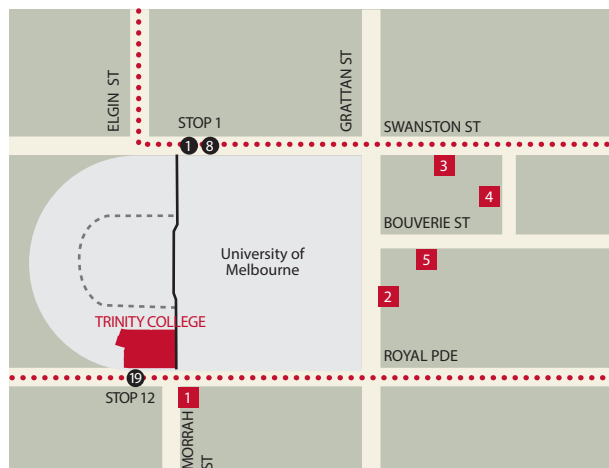

# TRINITY COLLEGE MAIN CAMPUS

- 1 29-35 Royal Parade - Foundation Studies Centre
- 2 199 Grattan Street - Foundation Studies Student Services
- 3 715 Swanston Street - Foundation Studies Teaching
- 4 18-20 Lincoln Square North - Foundation Studies Teaching
- 5 243 Bourverie Street - Foundation Studies Teaching
- Train Station
- 19 Tram Number
- ..... Tram Route

- BUILDINGS**
- Entrance point
  - 1 Behan
  - 2 Bishops'
  - 3 Burge
  - 4 Chapel
  - 5 Clarke's
  - 6 Cowan
  - 7 Deanery
  - 8 Dining Hall
  - 9 Dorothy
  - 10 Jeopardy
  - 11 Kitchens
  - 12 Leeper
  - 13 Moorhouse
  - 14 Old Warden's Lodge (OWL)
  - 15 Sharwood Room
  - 16 Squash Court
  - 17 Stewart House
  - 18 Summer House
  - 19 Vatican
  - 20 Gourlay
  - 21 Wynne Cottage
- GATES**
- A Gate A - Carpark & Deliveries
  - B Gate B - Main Entrance
  - C Gate C - Chapel
  - D Gate D