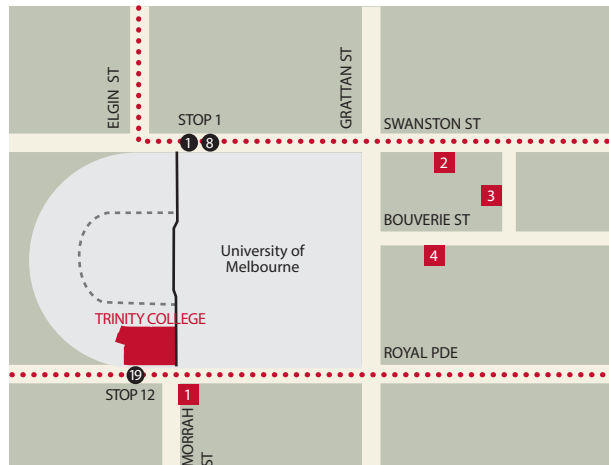

TRINITY COLLEGE MAIN CAMPUS

- 1 29-35 Royal Parade - Foundation Studies Centre
- 2 715 Swanston Street - Foundation Studies Teaching
- 3 18-20 Lincoln Square North - Foundation Studies Teaching
- 4 243 Bouverie Street - Foundation Studies Teaching
- Train Station
- 19 Tram Number
- Tram Route

- GATES**
- A Gate A - Carpark & Deliveries
 - B Gate B - Main Entrance
 - C Gate C - Chapel
 - D Gate D
- AFTER HOURS**
- J 0417 034 396 or extension 8003 on building keypads.